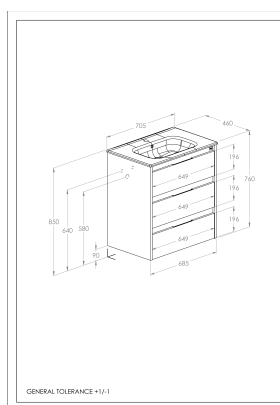

ALPINE

70 cm washbasin and cabinet set with 3 drawers

DIMENSIONS

Length 705 mm
 Width 460 mm
 Height 740 mm

COLOURS AND FINISHES

● 806 Glossy White

TECHNICAL DRAWINGS

FEATURES

- Base unit / Closing and opening system: Soft close drawers
- Base unit / Doors and drawers combination: 3 Drawers
- Base unit / Structure: Drawers
- Basin / Taphole configuration: 1 Taphole in the middle
- Basin Position: Central
- Faucet installation: On the basin
- Installation type: Wall-hung
- Material / Base unit: Chipboard
- Material / Basin: Vitreous china